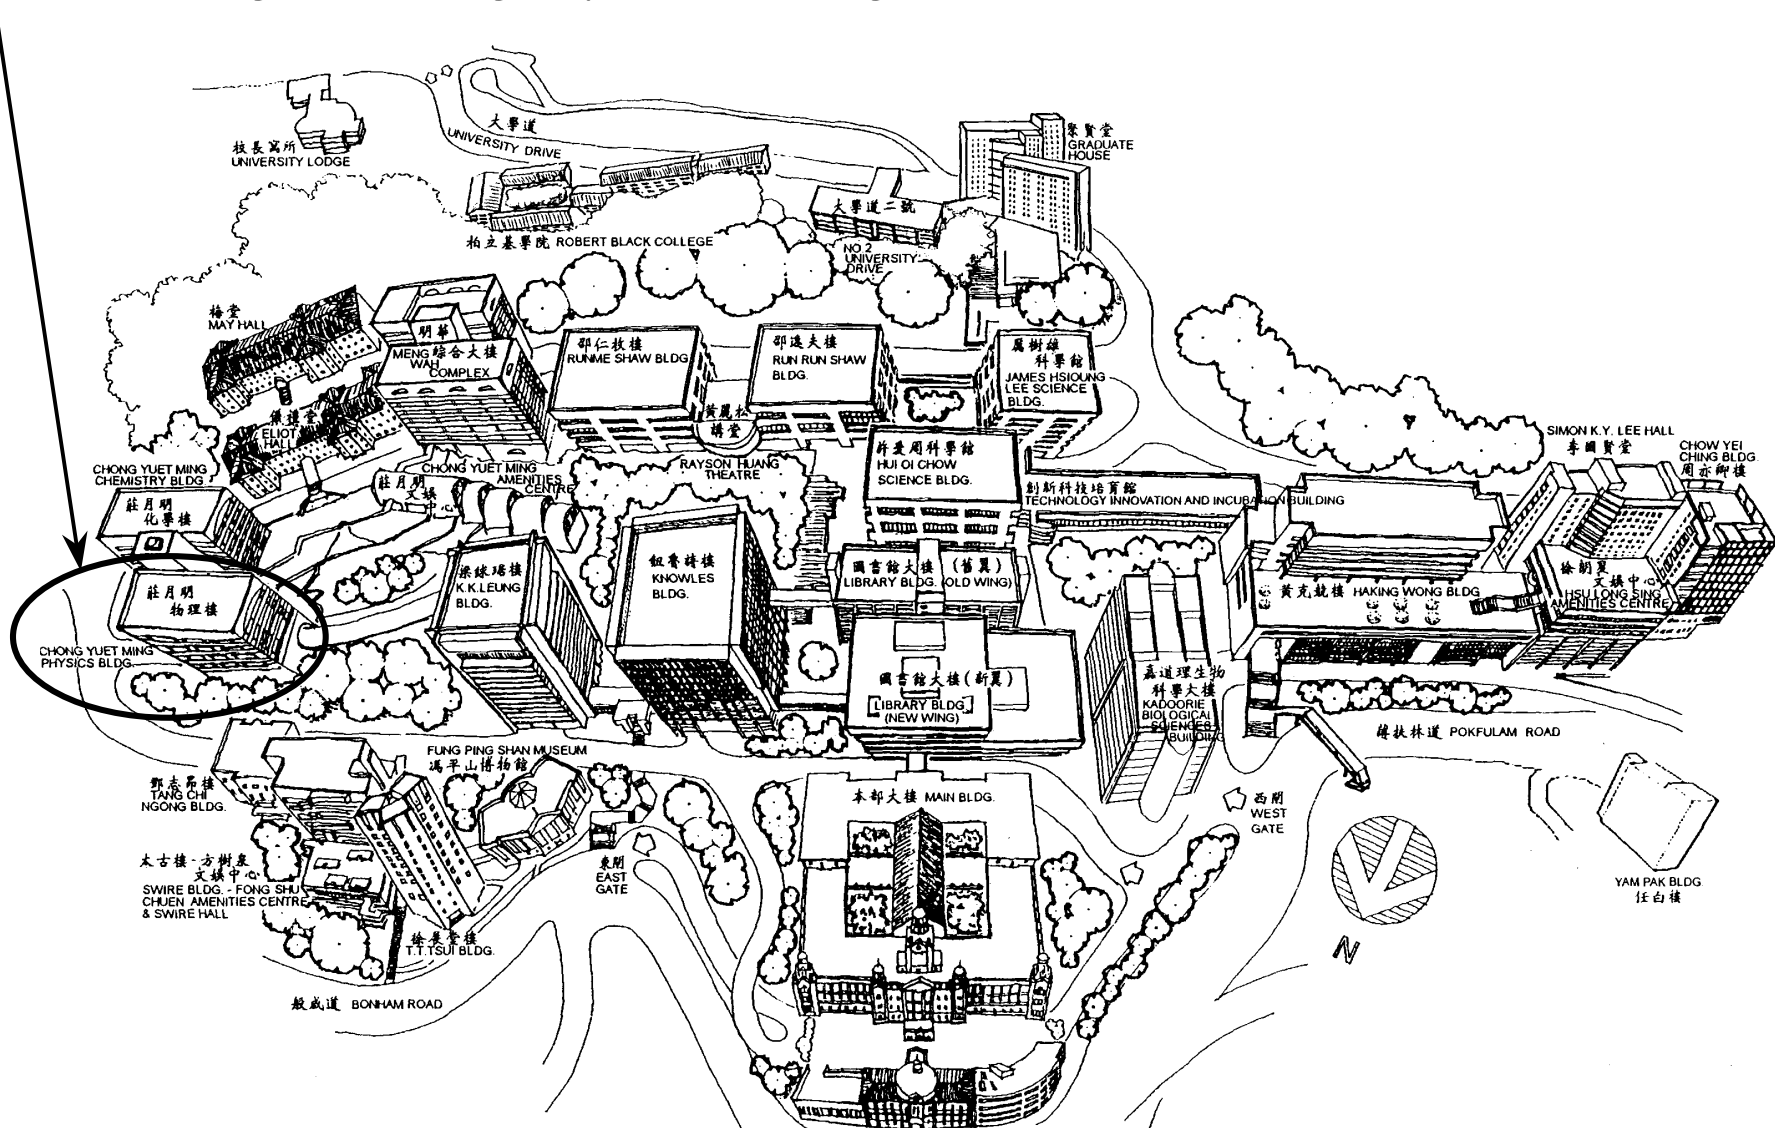

Theatre P2, Chong Yuet Ming Physics Building

香港大學校園
THE UNIVERSITY OF HONG KONG CAMPUS

物業處製作
prepared by ESTATES OFFICE